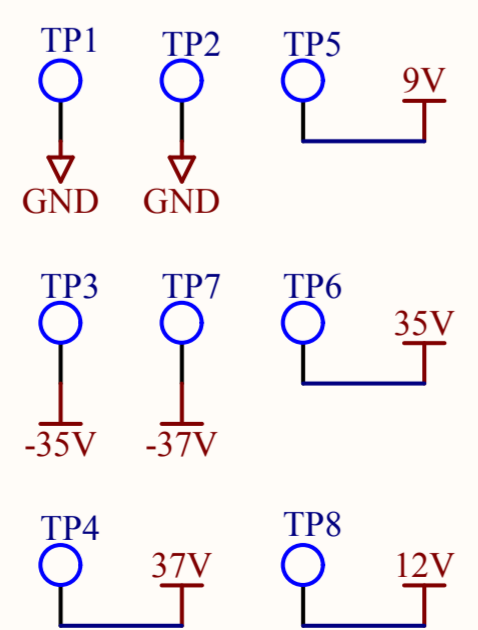

**MOUNTING HOLES
(4 x M3)**

MH1
MH2
MH3
MH4

TESTPOINTS

Title PIEZO AMP HV PSU		
Size A3	Number	Revision A
Date: 9/25/2009	Sheet of	
File: C:\Projects\PIEZO AMP HV PSU.Sch	Drawn By:	